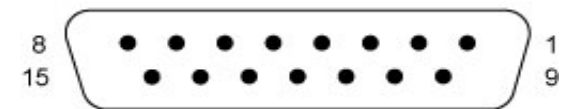

# External driver: X-axis

Sub-D 15-pin female plug

DA-15S (Female Socket Front View)

# External driver: Y-axis

Sub-D 15-pin female plug

DA-15P (Male Plug Front View)

DA-15S (Female Socket Front View)

# External driver: Z-axis

Sub-D 15-pin female plug

DA-15S (Female Socket Front View)

# External driver: U-axis

Sub-D 15-pin female plug

DA-15S (Female Socket Front View)