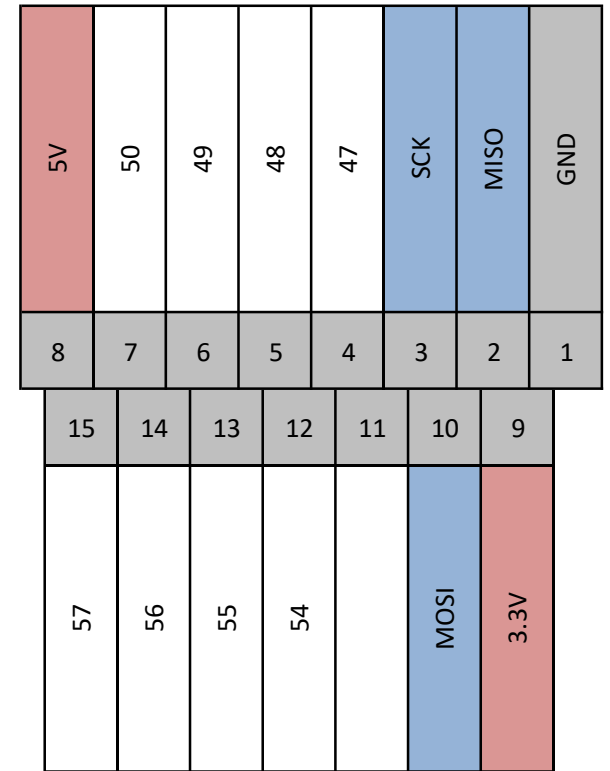

# External driver: Z-axis

Sub-D 15-pin female plug

DA-15S (Female Socket Front View)

# External driver: U-axis

Sub-D 15-pin female plug

DA-15S (Female Socket Front View)