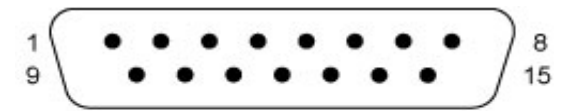

# External driver: Y-axis

Sub-D 15-pin female plug

DA-15P (Male Plug Front View)

DA-15S (Female Socket Front View)

# External driver: Z-axis

Sub-D 15-pin female plug

DA-15S (Female Socket Front View)