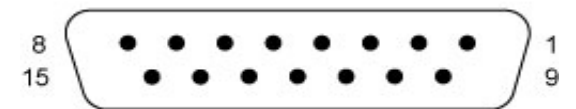

# External driver: X-axis

Sub-D 15-pin female plug

DA-15S (Female Socket Front View)

# External driver: Y-axis

Sub-D 15-pin female plug

DA-15P (Male Plug Front View)

DA-15S (Female Socket Front View)

# External driver: Z-axis

Sub-D 15-pin female plug

DA-15S (Female Socket Front View)

# External driver: U-axis

Sub-D 15-pin female plug

DA-15S (Female Socket Front View)