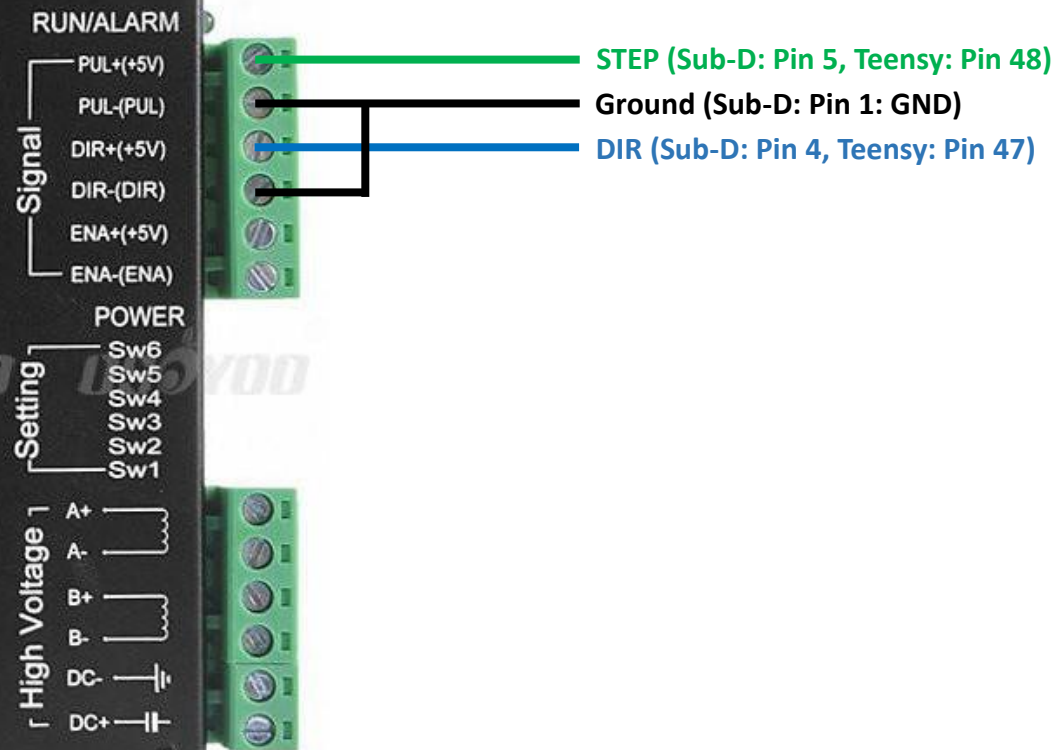

# External driver: X-axis

Sub-D 15-pin female plug

DA-15S (Female Socket Front View)

# External driver: Y-axis

Sub-D 15-pin female plug

DA-15P (Male Plug Front View)

DA-15S (Female Socket Front View)

# External driver: Z-axis

Sub-D 15-pin female plug

DA-15S (Female Socket Front View)

# External driver: U-axis

Sub-D 15-pin female plug

DA-15S (Female Socket Front View)