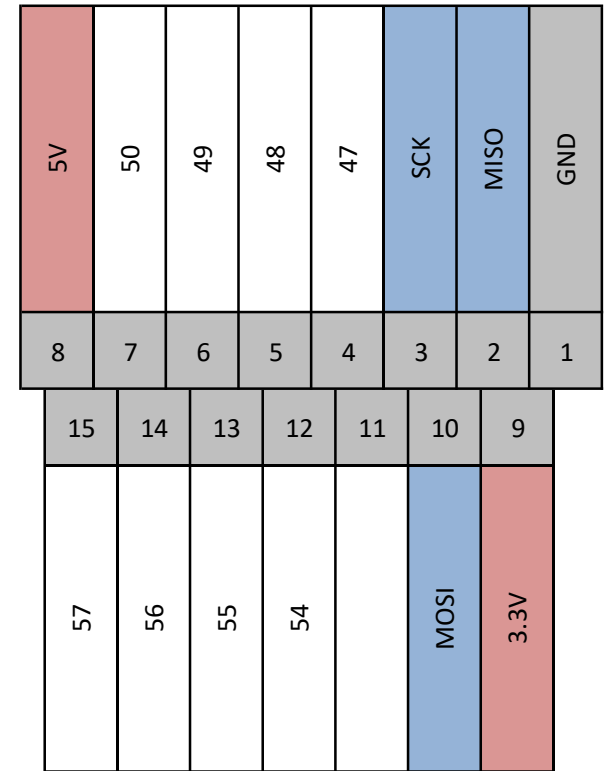

# External driver: X-axis

Sub-D 15-pin female plug

DA-15S (Female Socket Front View)

# External driver: Y-axis

Sub-D 15-pin female plug

DA-15P (Male Plug Front View)

DA-15S (Female Socket Front View)

# External driver: Z-axis

Sub-D 15-pin female plug

DA-15S (Female Socket Front View)

# External driver: U-axis

Sub-D 15-pin female plug

DA-15S (Female Socket Front View)