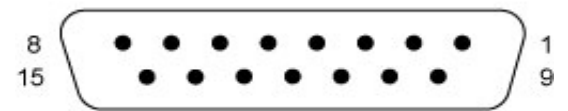

# External driver: Y-axis

Sub-D 15-pin female plug

DA-15P (Male Plug Front View)

DA-15S (Female Socket Front View)

# External driver: Z-axis

Sub-D 15-pin female plug

DA-15S (Female Socket Front View)