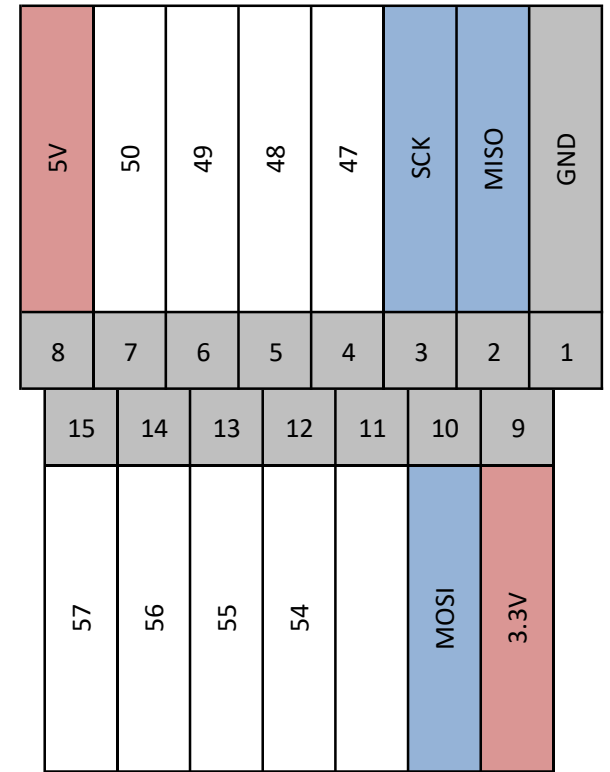

# External driver: X-axis

Sub-D 15-pin female plug

DA-15S (Female Socket Front View)

# External driver: Y-axis

Sub-D 15-pin female plug

DA-15P (Male Plug Front View)

DA-15S (Female Socket Front View)

# External driver: Z-axis

Sub-D 15-pin female plug

DA-15S (Female Socket Front View)

# External driver: U-axis

Sub-D 15-pin female plug

DA-15S (Female Socket Front View)