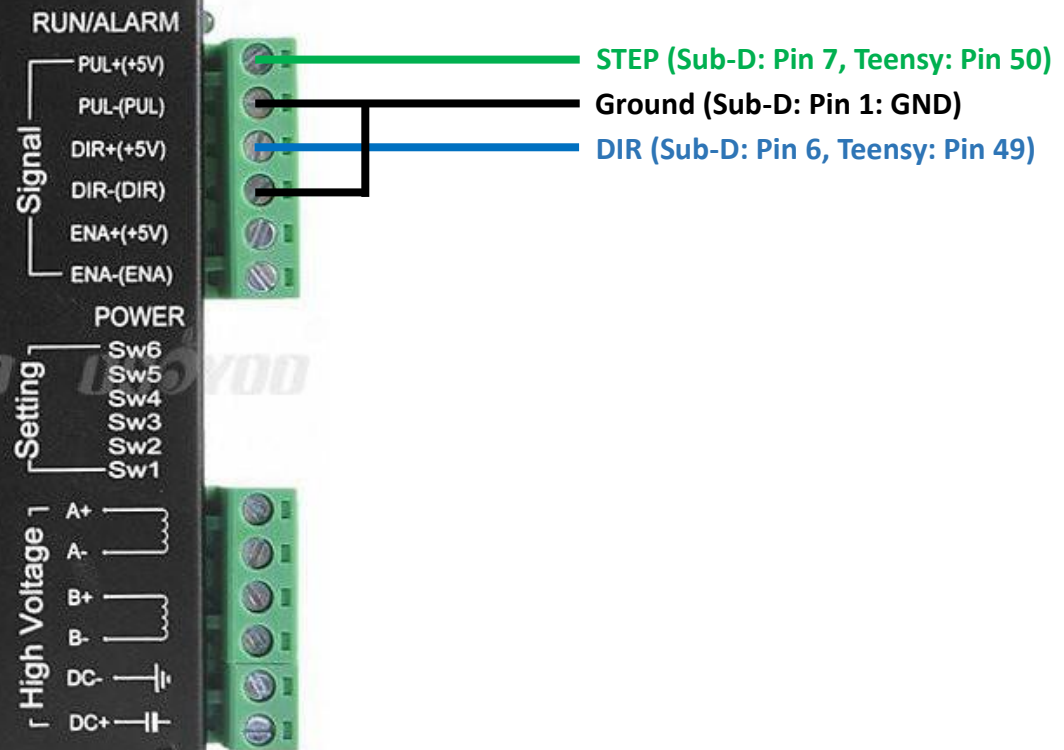

# External driver: X-axis

Sub-D 15-pin female plug

DA-15S (Female Socket Front View)

# External driver: Y-axis

Sub-D 15-pin female plug

DA-15P (Male Plug Front View)

DA-15S (Female Socket Front View)

# External driver: Z-axis

Sub-D 15-pin female plug

DA-15S (Female Socket Front View)

# External driver: U-axis

Sub-D 15-pin female plug

DA-15S (Female Socket Front View)