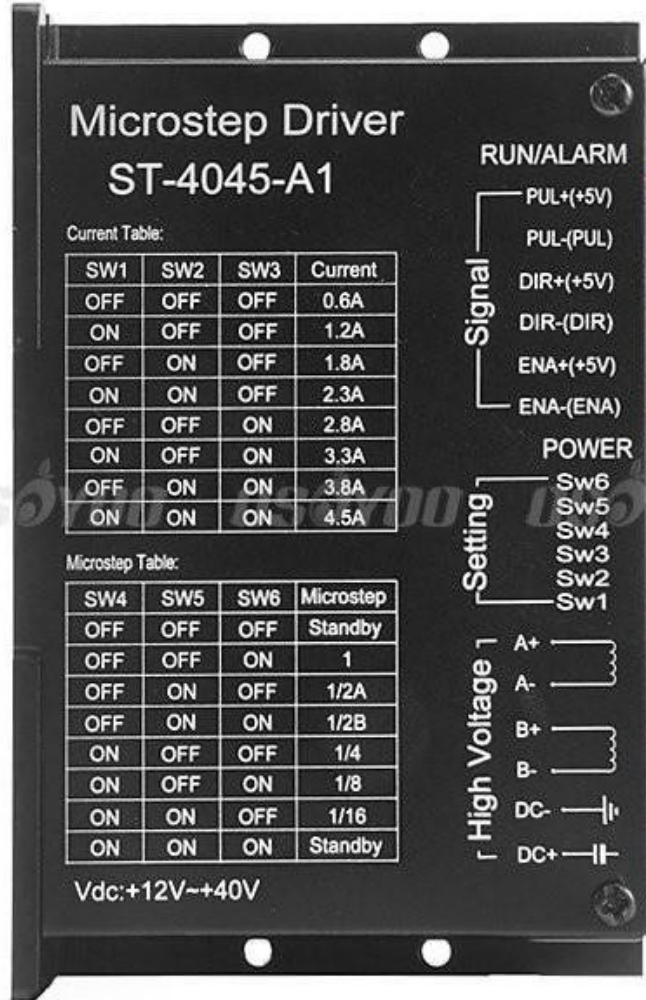

# External driver: X-axis

Sub-D 15-pin female plug

DA-15S (Female Socket Front View)

# External driver: Y-axis

Sub-D 15-pin female plug

DA-15P (Male Plug Front View)

DA-15S (Female Socket Front View)

# External driver: Z-axis

Sub-D 15-pin female plug

DA-15S (Female Socket Front View)

# External driver: U-axis

Sub-D 15-pin female plug

DA-15S (Female Socket Front View)