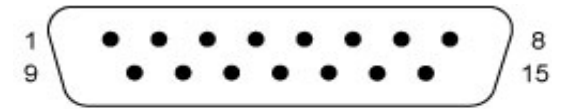

# External driver: X-axis

Sub-D 15-pin female plug

DA-15S (Female Socket Front View)

# External driver: Y-axis

Sub-D 15-pin female plug

DA-15P (Male Plug Front View)

DA-15S (Female Socket Front View)

# External driver: Z-axis

Sub-D 15-pin female plug

DA-15S (Female Socket Front View)

# External driver: U-axis

Sub-D 15-pin female plug

DA-15S (Female Socket Front View)