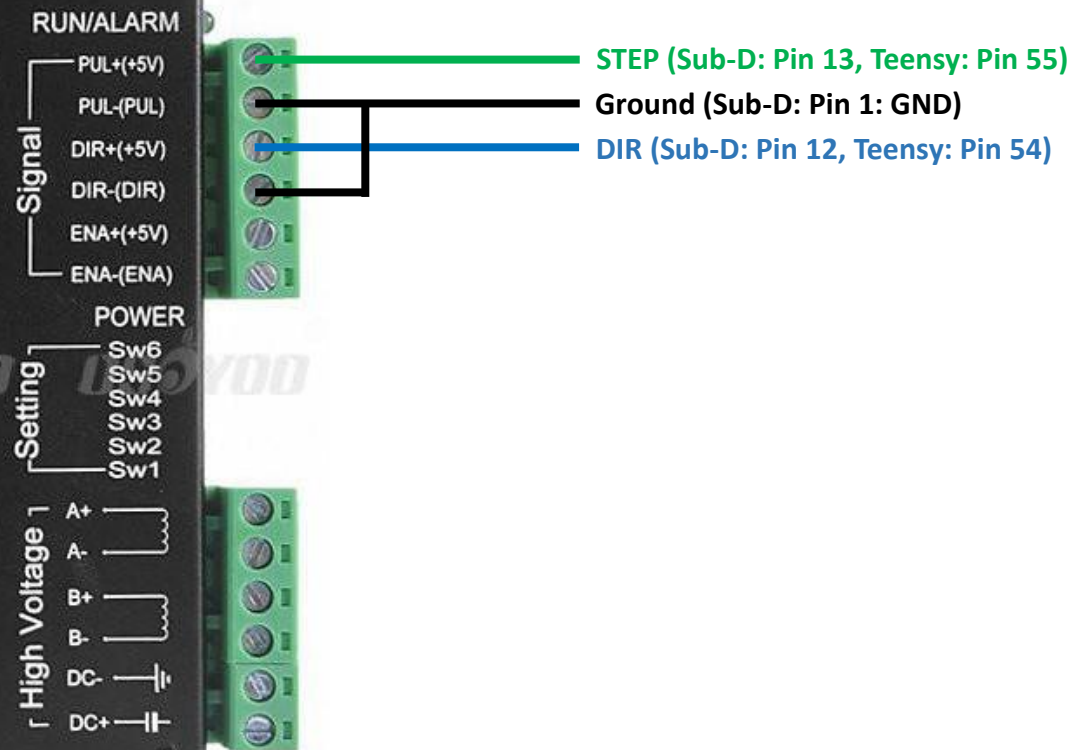

# External driver: X-axis

Sub-D 15-pin female plug

DA-15S (Female Socket Front View)

# External driver: Y-axis

Sub-D 15-pin female plug

DA-15P (Male Plug Front View)

DA-15S (Female Socket Front View)

# External driver: Z-axis

Sub-D 15-pin female plug

DA-15S (Female Socket Front View)

# External driver: U-axis

Sub-D 15-pin female plug

DA-15S (Female Socket Front View)