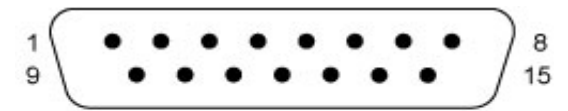

DA-15S (Female Socket Front View)