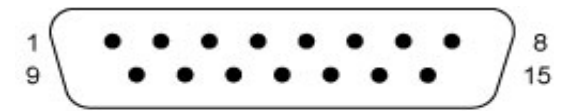

# External driver: X-axis

Sub-D 15-pin female plug

DA-15S (Female Socket Front View)

# External driver: Y-axis

Sub-D 15-pin female plug

DA-15P (Male Plug Front View)

DA-15S (Female Socket Front View)

# External driver: Z-axis

Sub-D 15-pin female plug

DA-15S (Female Socket Front View)

# External driver: U-axis

Sub-D 15-pin female plug

DA-15S (Female Socket Front View)