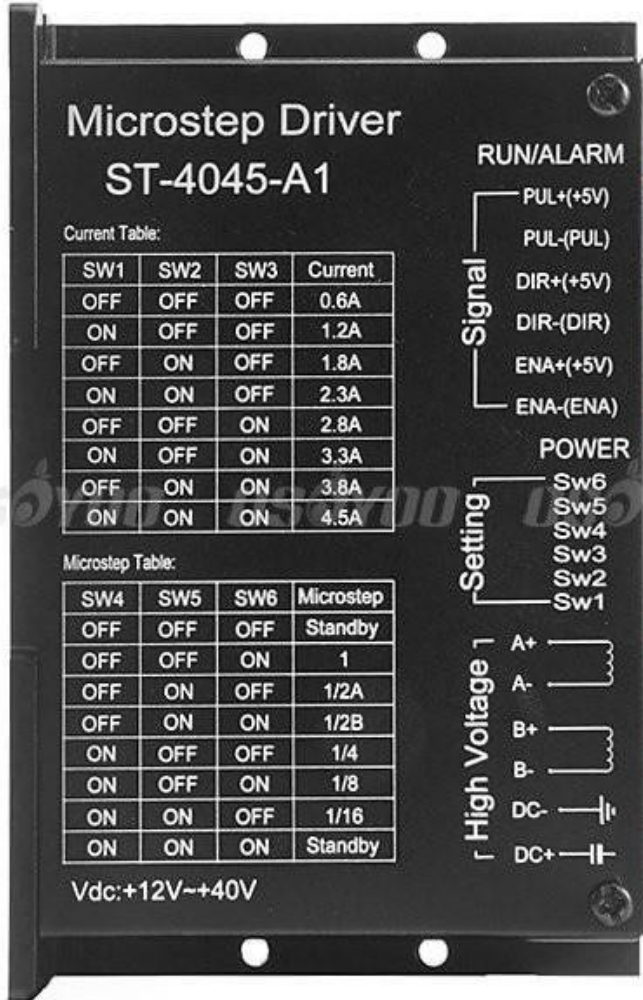

# External driver: X-axis

Sub-D 15-pin female plug

DA-15S (Female Socket Front View)

# External driver: Y-axis

Sub-D 15-pin female plug

DA-15P (Male Plug Front View)

DA-15S (Female Socket Front View)

# External driver: Z-axis

Sub-D 15-pin female plug

DA-15S (Female Socket Front View)

# External driver: U-axis

Sub-D 15-pin female plug

DA-15S (Female Socket Front View)