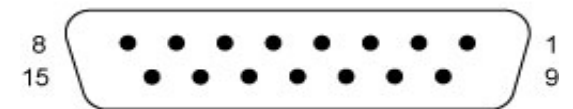

DA-15S (Female Socket Front View)