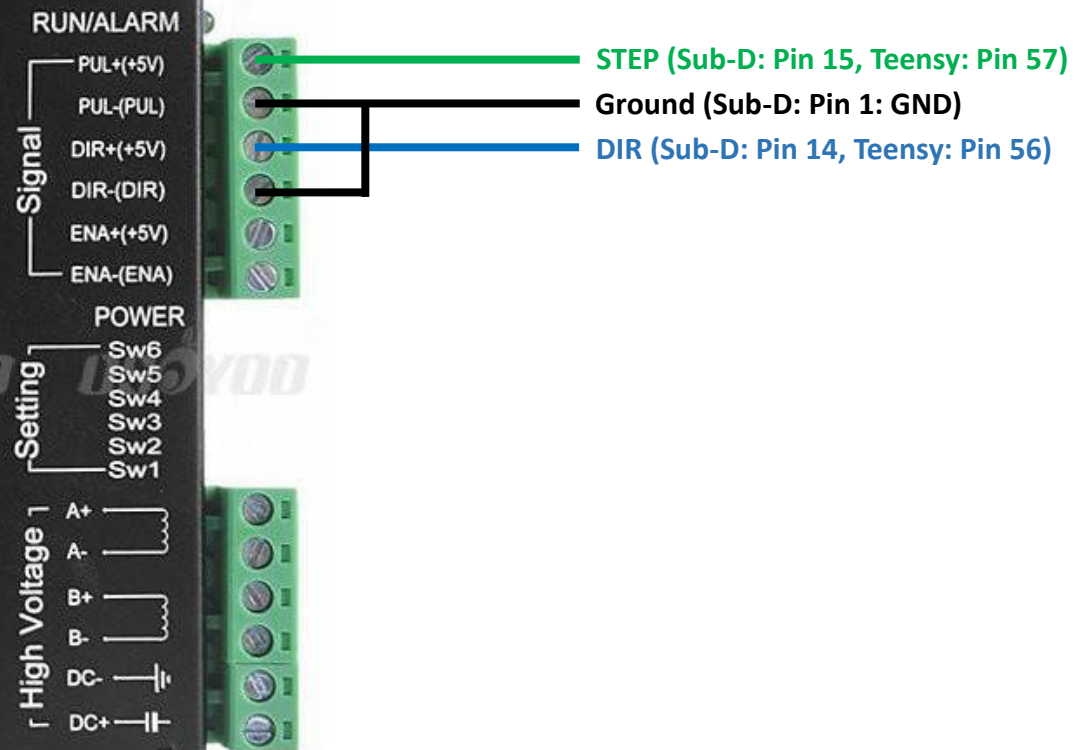

# External driver: X-axis

Sub-D 15-pin female plug

DA-15S (Female Socket Front View)

# External driver: Y-axis

Sub-D 15-pin female plug

DA-15P (Male Plug Front View)

DA-15S (Female Socket Front View)

# External driver: Z-axis

Sub-D 15-pin female plug

DA-15S (Female Socket Front View)

# External driver: U-axis

Sub-D 15-pin female plug

DA-15S (Female Socket Front View)